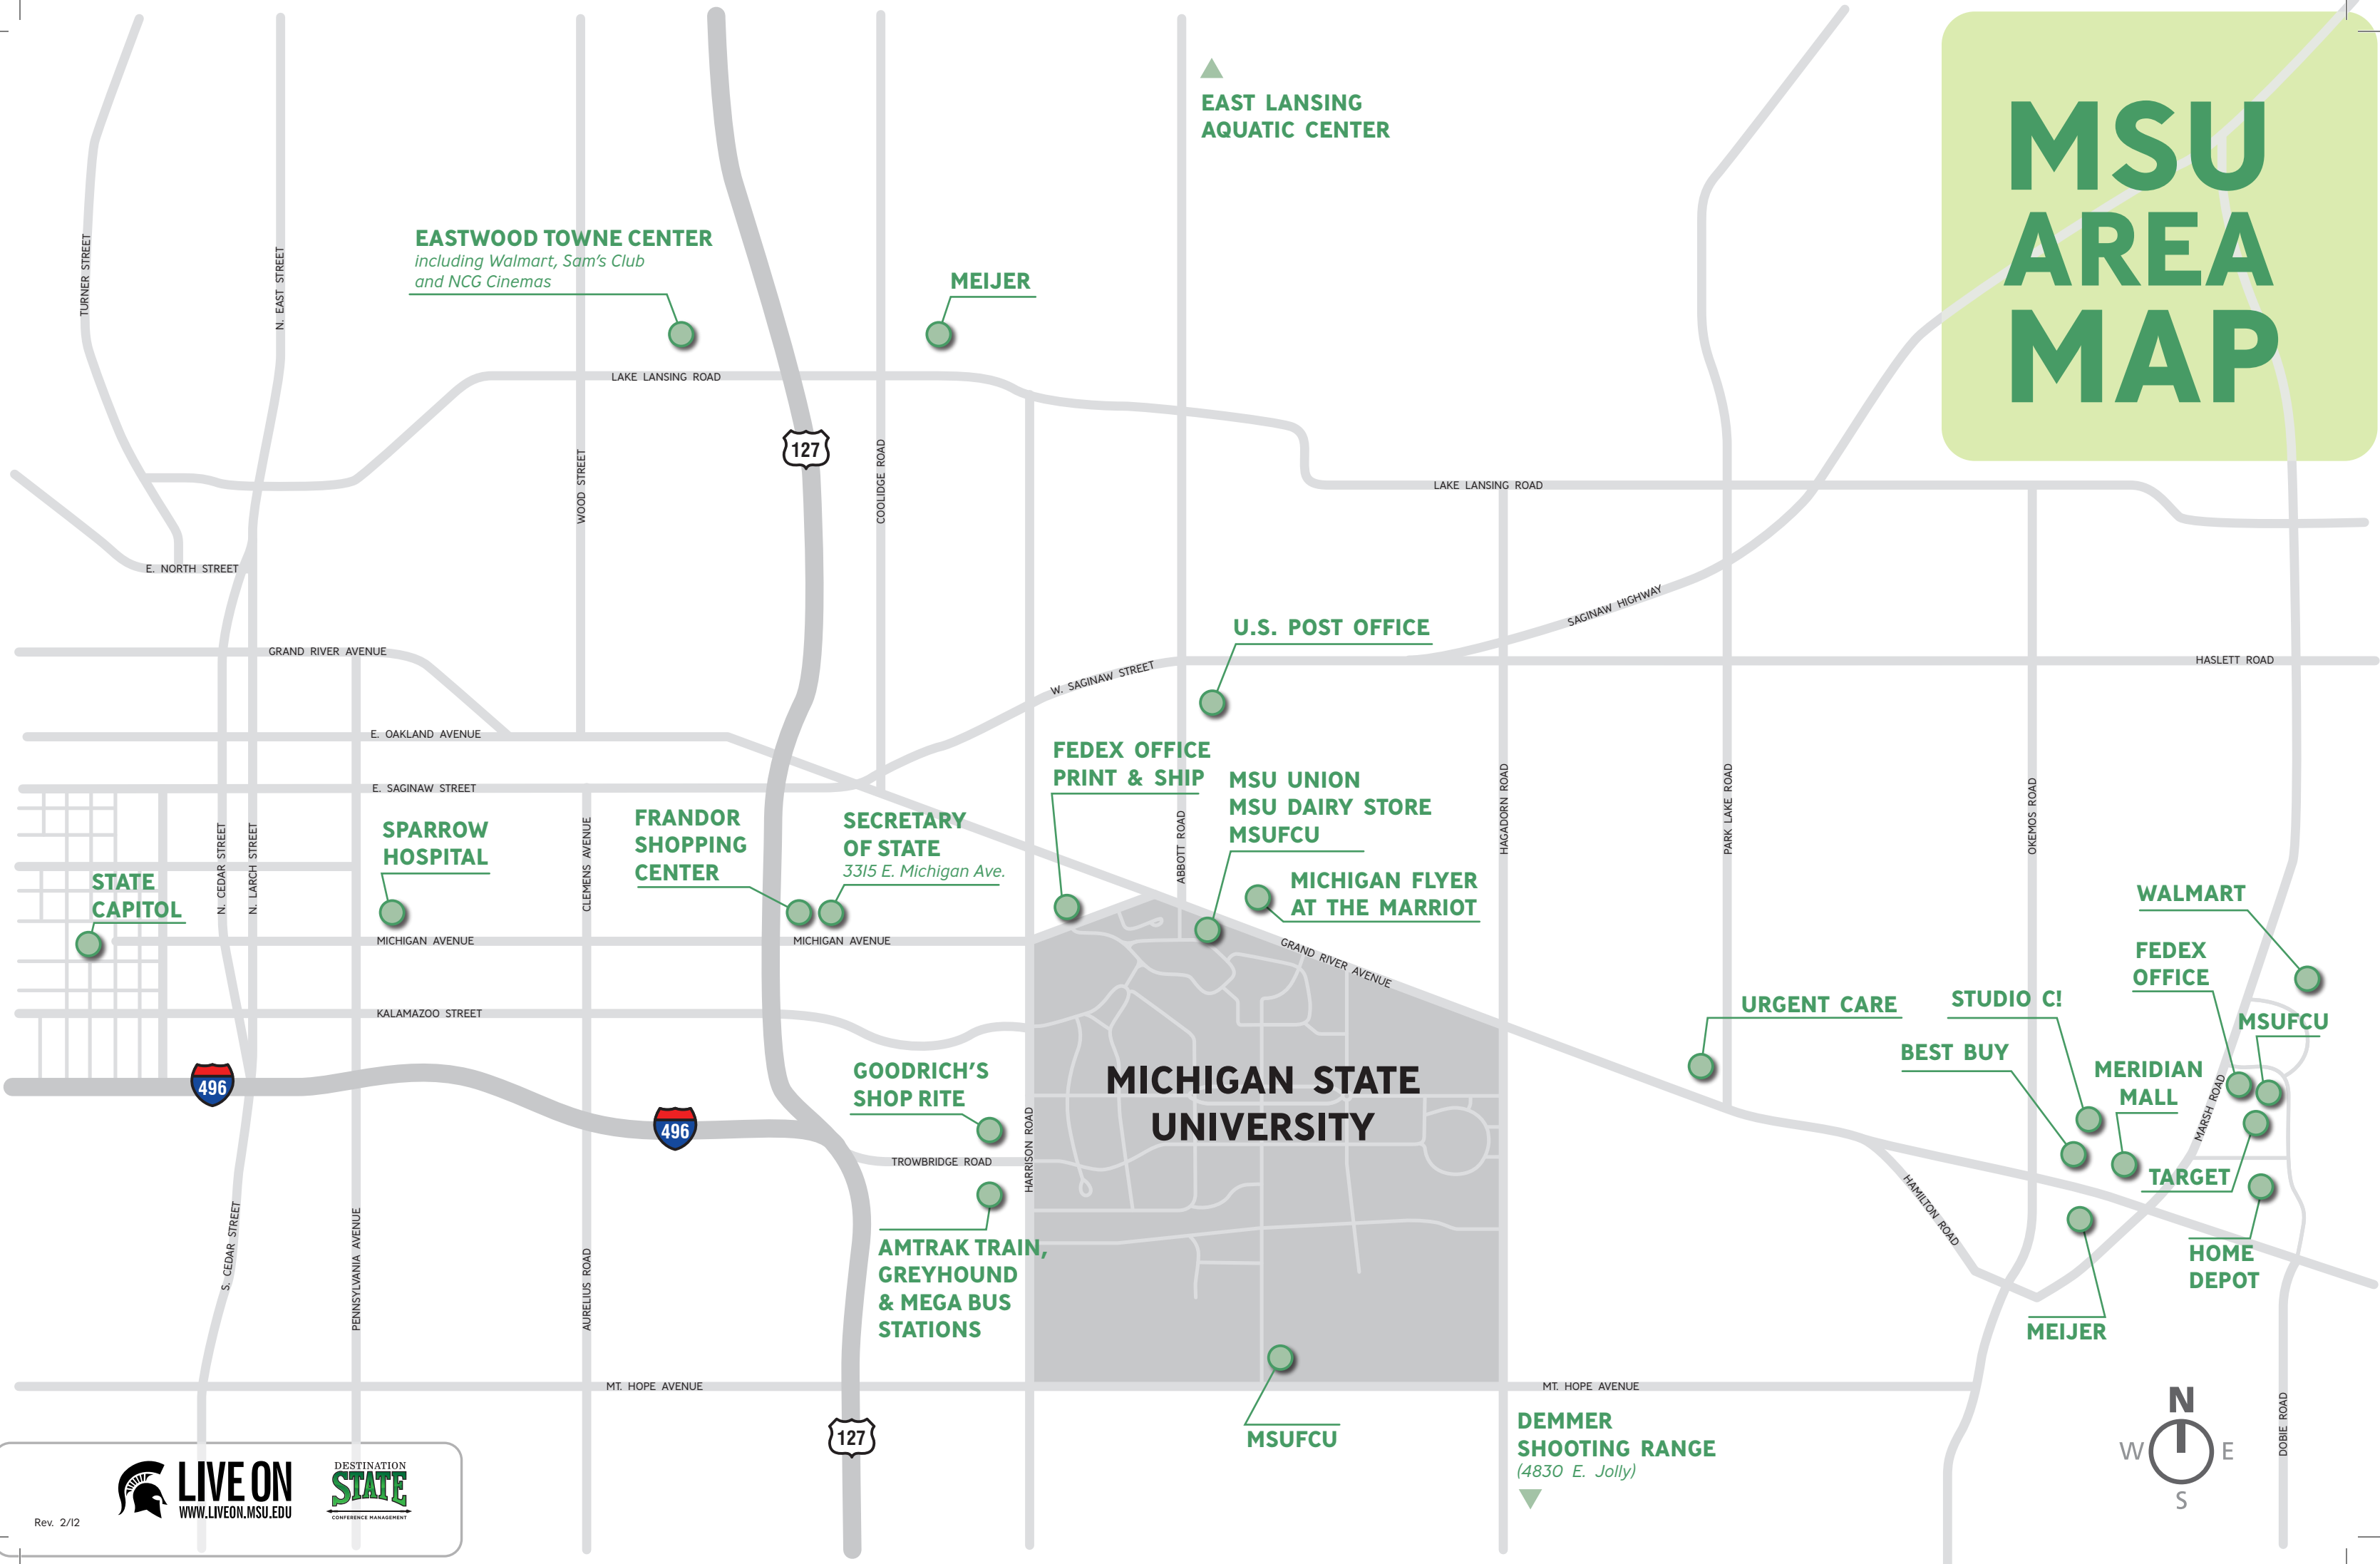

# MSU AREA MAP

**EAST LANSING AQUATIC CENTER**

**EASTWOOD TOWNE CENTER**  
*including Walmart, Sam's Club and NCG Cinemas*

**MEIJER**

127

**U.S. POST OFFICE**

**FEDEX OFFICE PRINT & SHIP**

**MSU UNION  
MSU DAIRY STORE  
MSUFCU**

**MICHIGAN FLYER AT THE MARRIOTT**

**SECRETARY OF STATE**  
*3315 E. Michigan Ave.*

**FRANDOR SHOPPING CENTER**

**SPARROW HOSPITAL**

**STATE CAPITOL**

**WALMART**

**FEDEX OFFICE**

**MSUFCU**

**GOODRICH'S SHOP RITE**

**AMTRAK TRAIN, GREYHOUND & MEGA BUS STATIONS**

**MSUFCU**

**DEMNER SHOOTING RANGE**  
*(4830 E. Jolly)*

MSU Operator: 517-355-1855

Forest Akers West Course

Forest Akers East Course

to: MSU Pavilion

to: University Club, Henry Center