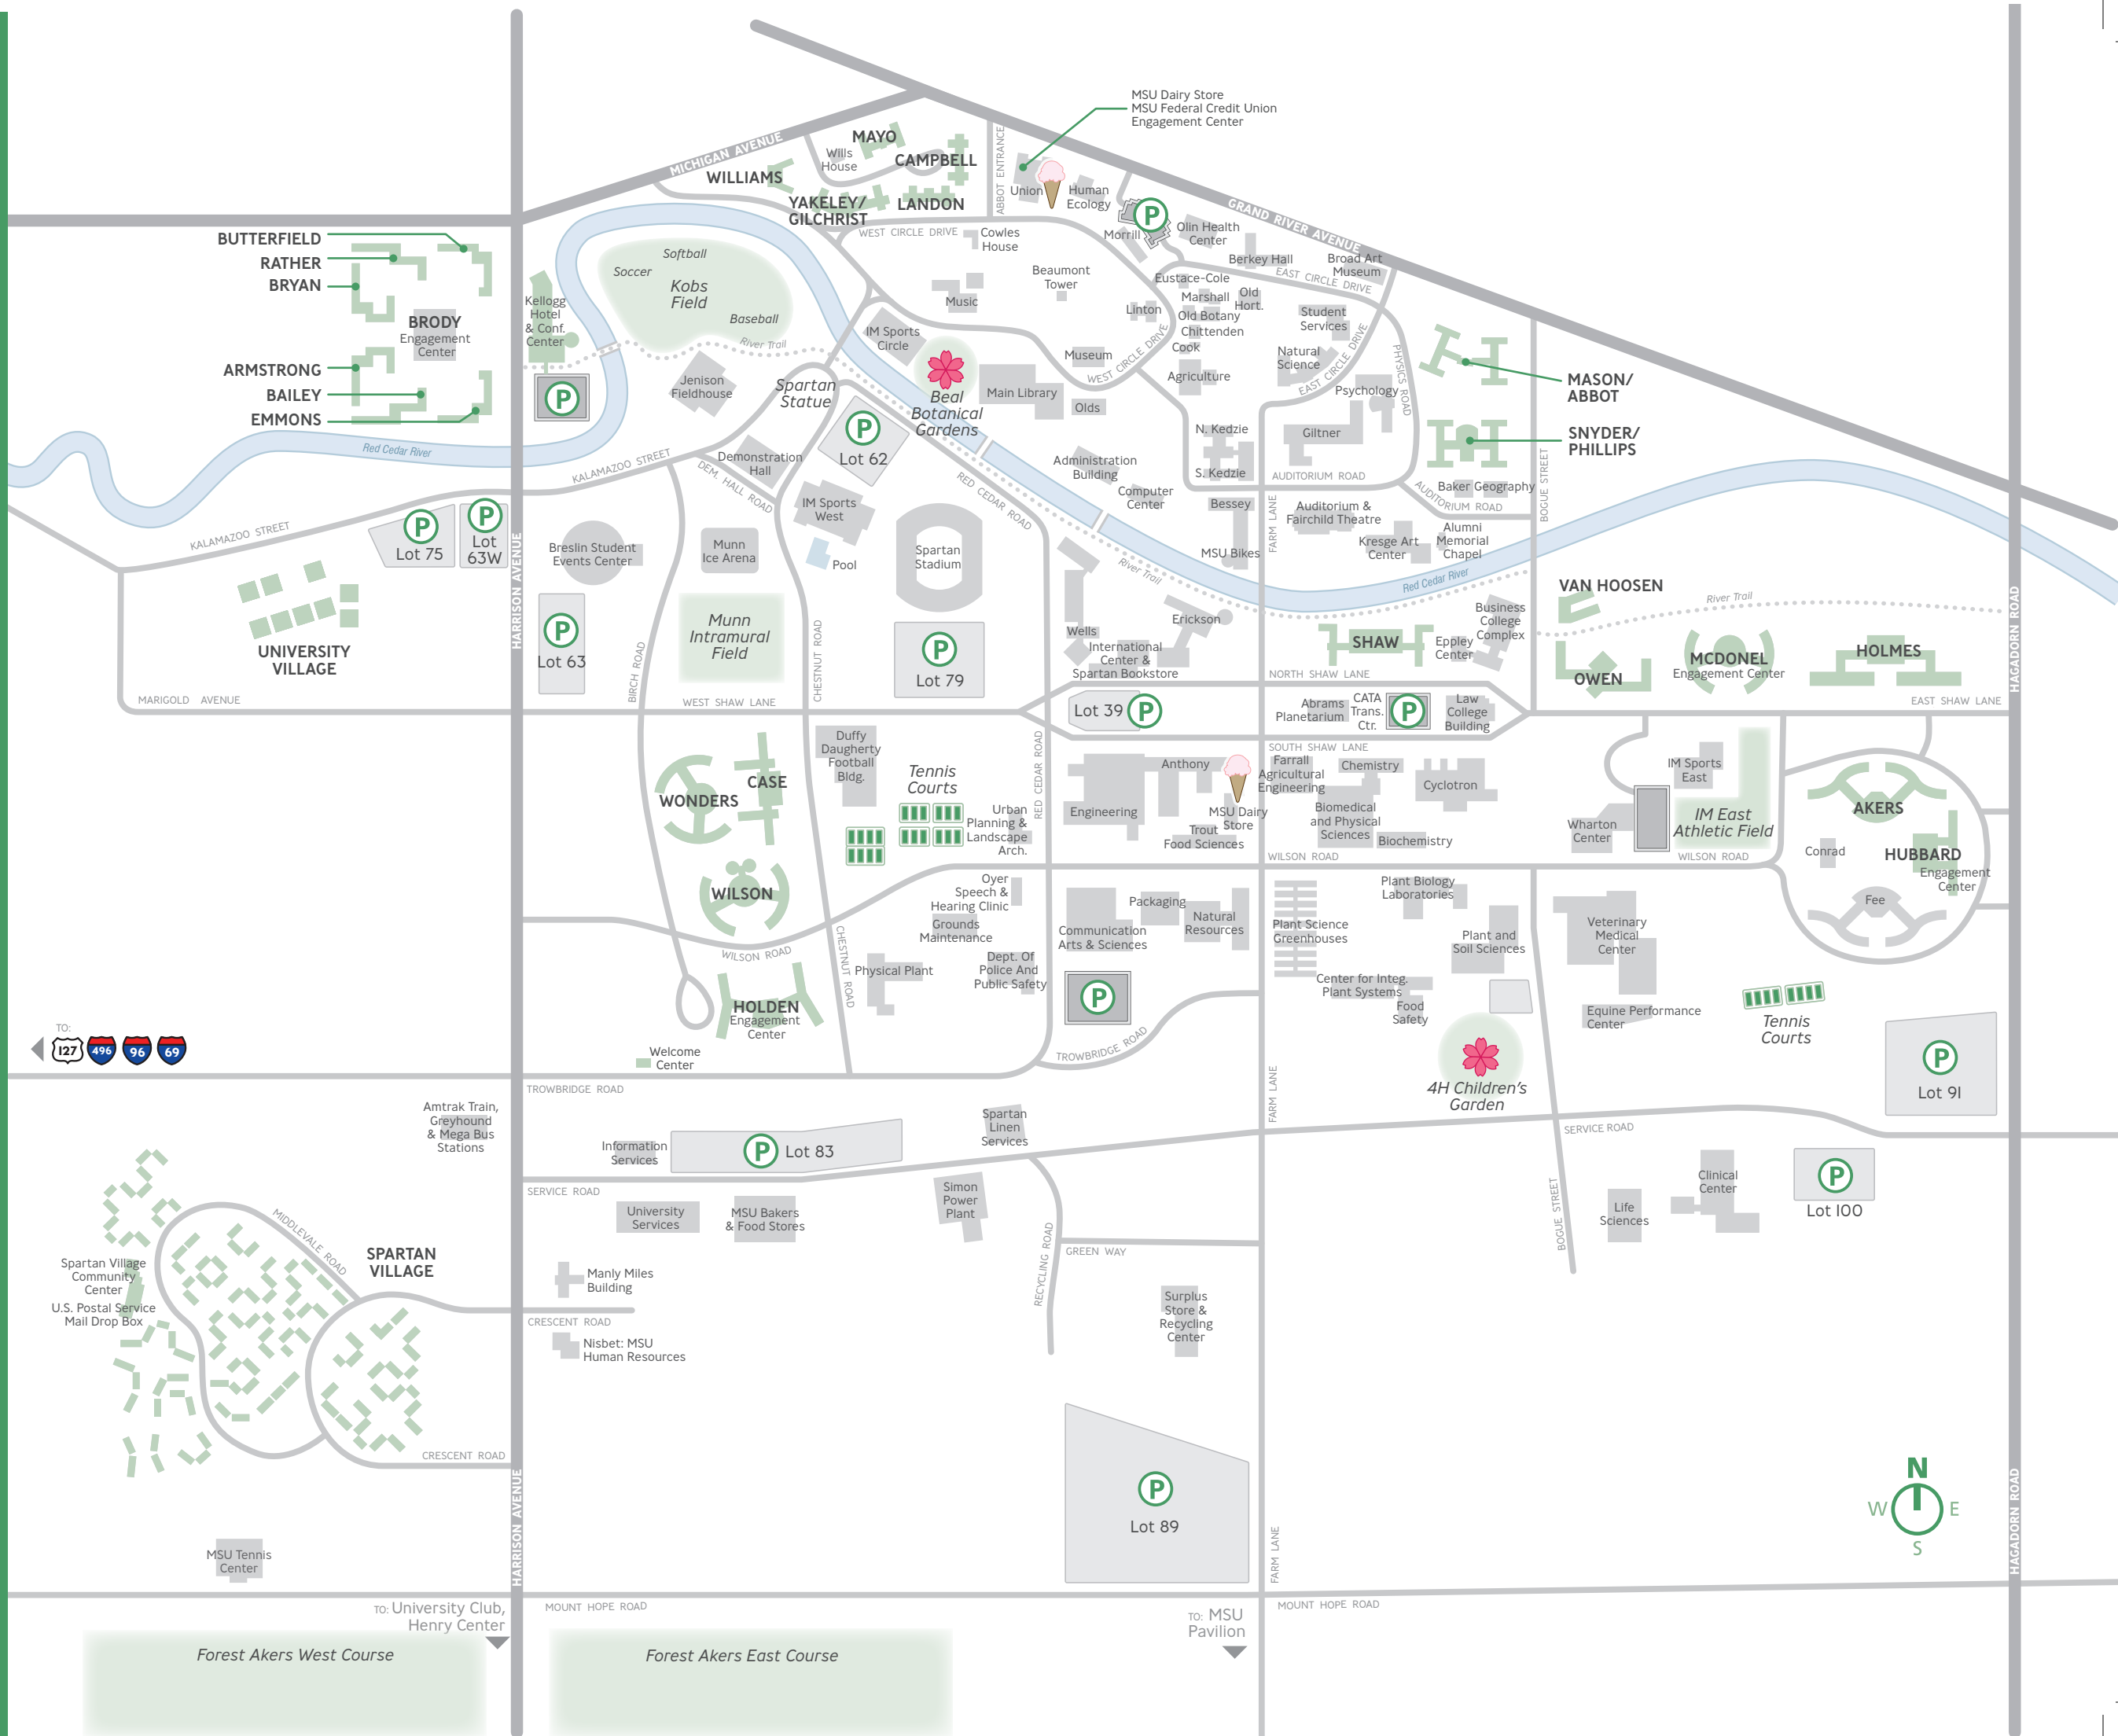

MSU CAMPUS MAP

- Abbot Hall 256 Bogue St.
- Akers Hall 908 Akers Rd.
- Armstrong Hall 271 W. Brody Rd.
- Bailey Hall 988 S. Brody Rd.
- Bryan Hall 209 W. Brody Rd.
- Butterfield Hall 140 E. Brody Rd.
- Campbell Hall 38 Abbot Rd.
- Case Hall 842 Chestnut Rd.
- Emmons Hall 340 E. Brody Rd.
- Gilchrist Hall 692 W. Circle Dr.
- Holden Hall 234 Wilson Rd.
- Holmes Hall 919 E. Shaw Ln.
- Hubbard Hall 964 Hubbard Rd.
- Landon Hall 632 W. Circle Dr.
- Mary Mayo Hall 361 Delta Ct
- Mason Hall 281 Physics Rd.
- Mcdonel Hall 817 E. Shaw Ln.
- Owen Hall 735 E. Shaw Ln.
- Phillips Hall 361 Physics Rd.
- Rather Hall 995 N. Brody Rd.
- Shaw Hall 591 N. Shaw Ln.
- Snyder Hall 362 Bogue St.
- Vanhoosen Hall 603 Bogue St.
- Williams Hall 25 Beal St.
- Wilson Hall 219 Wilson Rd.
- Wonders Hall 891 Birch Rd.
- Yakeley Hall 662 W. Circle Dr.

- Spartan Village Community Ctr. 49 Middlevale Rd.
- University Village Community Ctr. 1199 Garden City Rd.

MSU Operator: 517-355-1855

Forest Akers West Course

Forest Akers East Course

to: MSU Pavilion

to: University Club, Henry Center