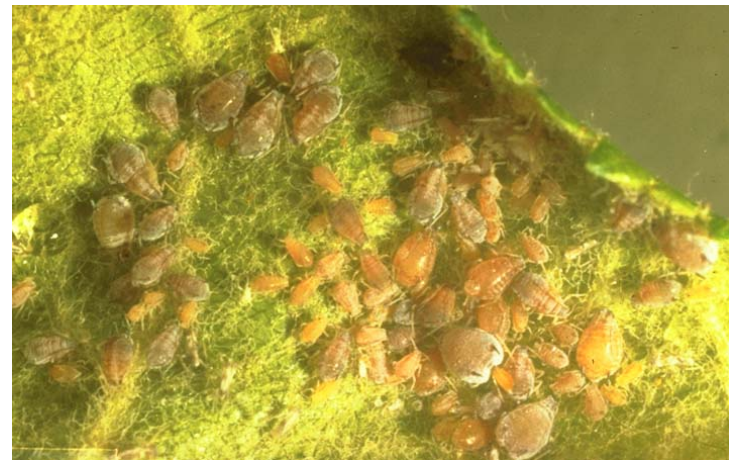

Sawfly

Weevils

Bark Beetles

Aphids

Bagworm

Borer

Leaf Hopper

Leaf Miner

Scale

Spider Mite

Snail/Slug

Caterpillar

Tent Worm

Rodents

Anthracnose

Apple Scab

Black Spot

Botrytis

Canker

Cedar-Apple Rust

Crown Gall

Fireblight

Powdery Mildew

Root Rot

Black Knot

Frost/Freeze Injury

Iron Deficiency

Leaf Scorch

Nitrogen Deficiency

Salt Injury