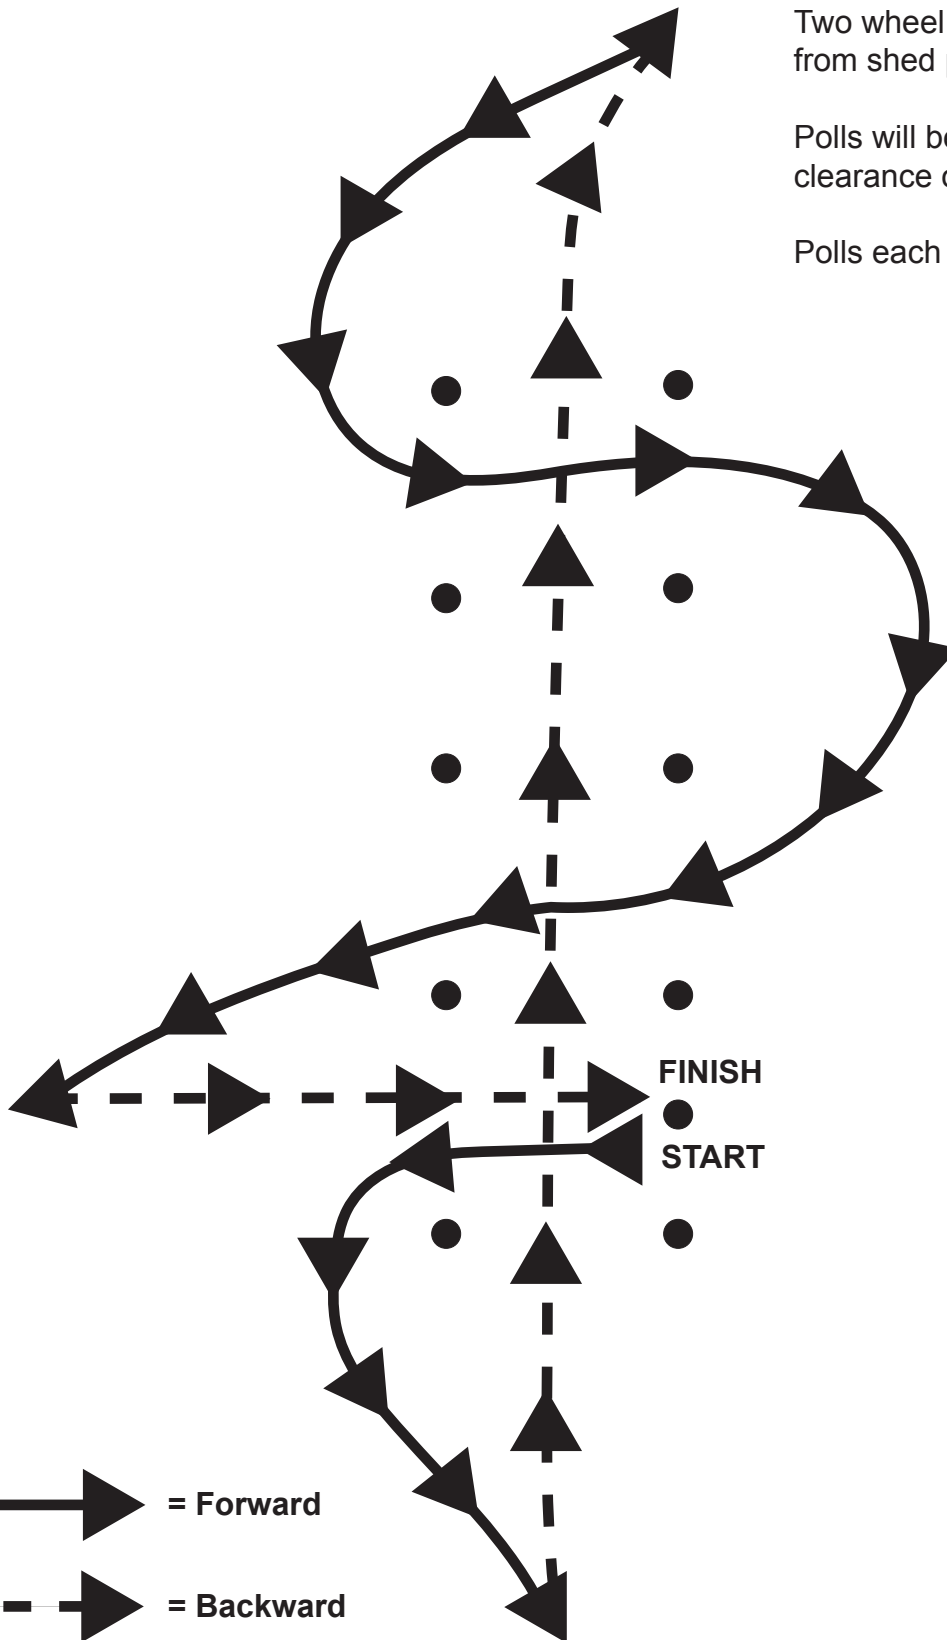

# Utility Tractor Division Course

Two wheel trailer will be started from shed position each time.

Polls will be placed with 6" clearance on each side.

Polls each have a golf ball on top.

## KEY

 = Forward

 = Backward